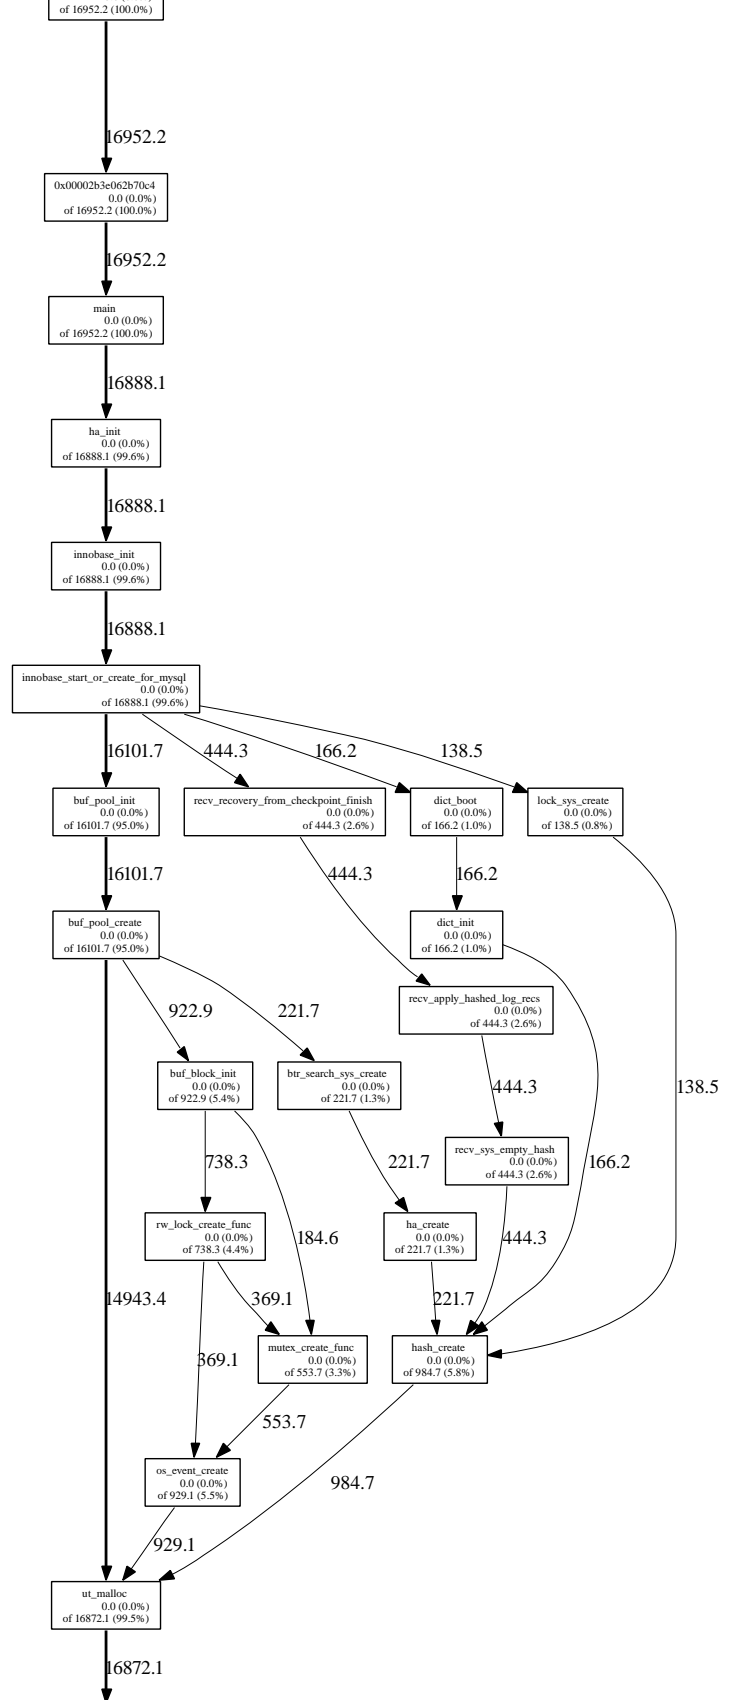

Focusing on: 16952.2
 Dropped nodes with <= 84.8 abs(MB)
 Dropped edges with <= 17.0 MB

ut_malloc_low
16887.1 (99.6%)
of 16888.1 (99.6%)